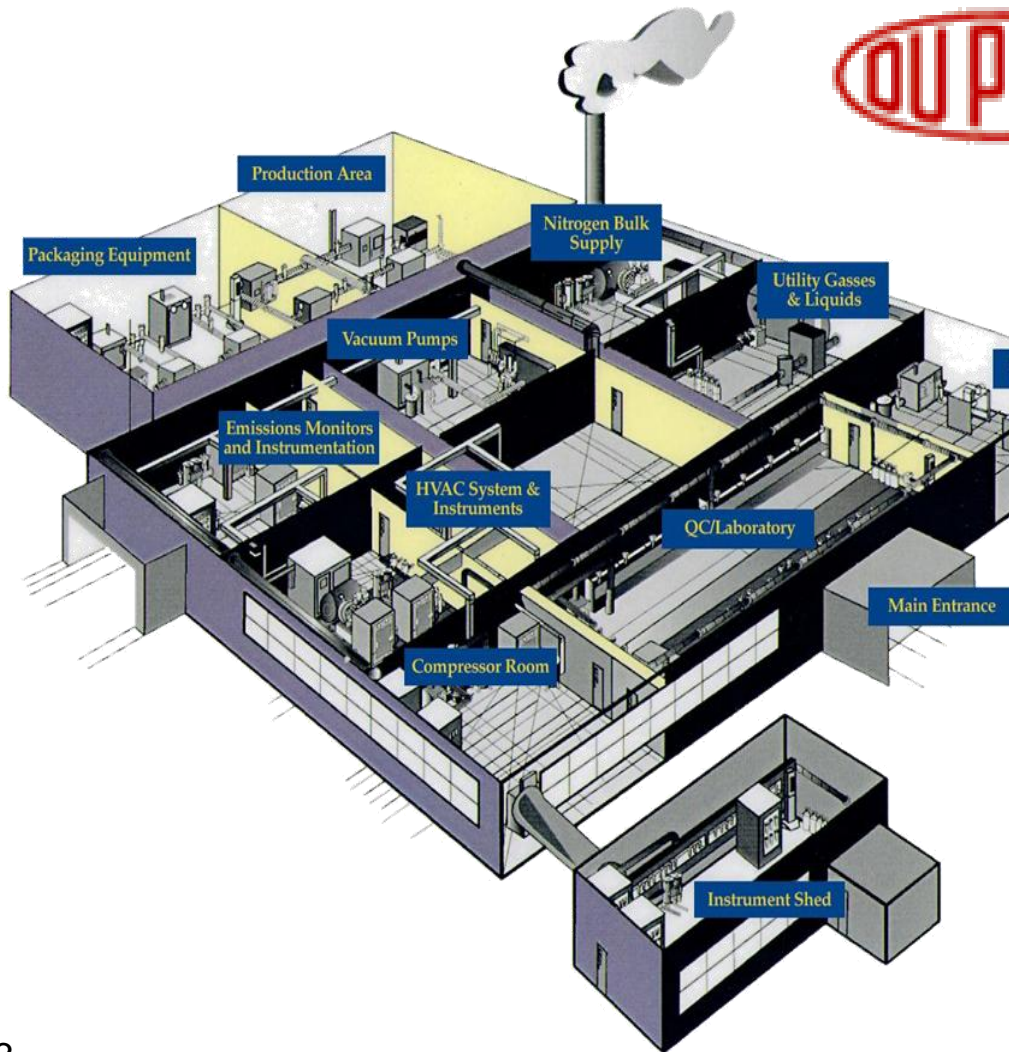

Referências exterior – não alimentícias